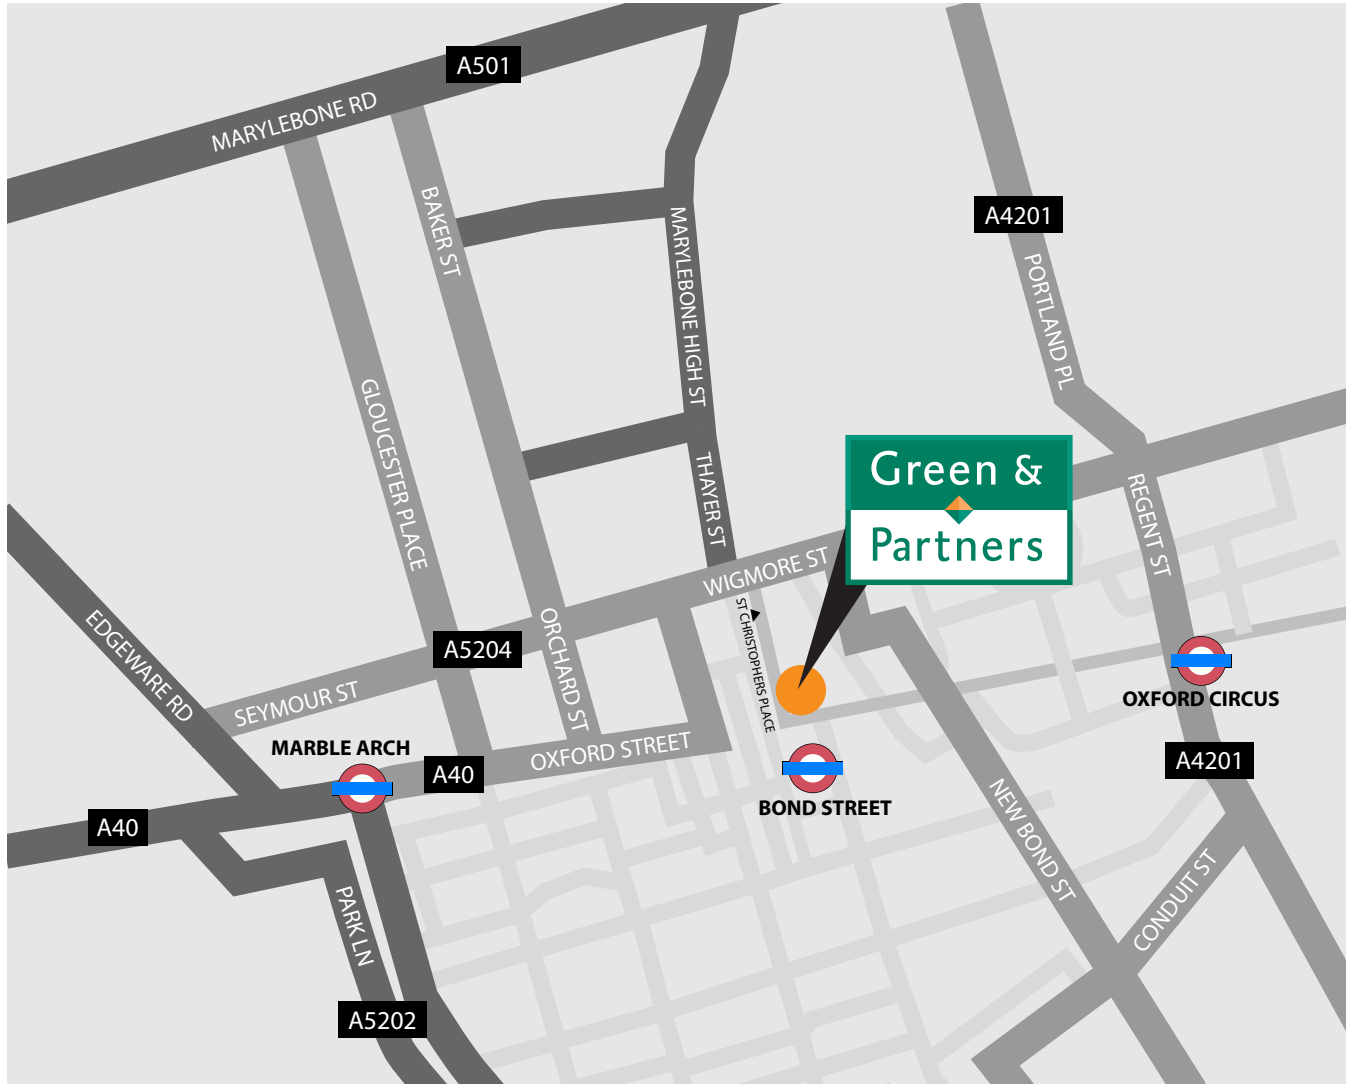

Office Location Map

Green & Partners

4 Gee's Court
St Christopher's Place,
London
W1U 1JD
Tel: 0207659 4848
Fax: 020 7659 4820